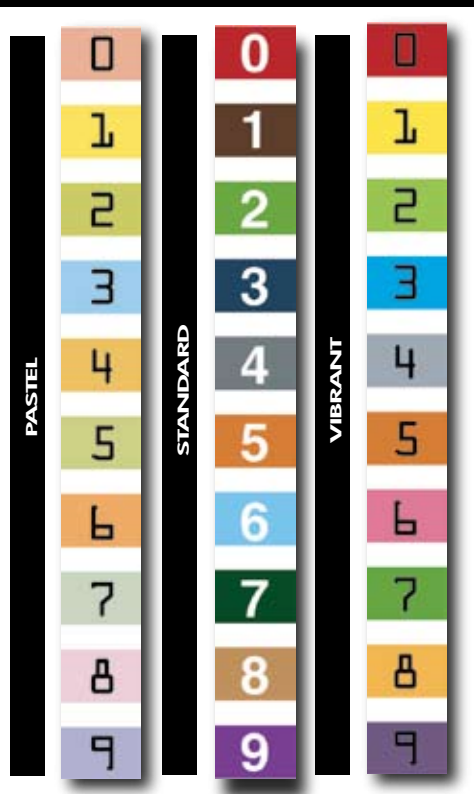

# COLOR TABLES

## VIBRANT COLORS

### DEFAULT SCHEME ON:

(Digital Linear Tape) DLT1, DLT, SDLT  
(Linear Tape Open) LTO Ultrium  
4mm, 8mm, Optical, Rack Number,  
IBM Magstar

Note: Alpha background colors must be specified.

## TRI-OPTIC COLORS:

PASTEL  
STANDARD  
VIBRANT

Available For:  
(1/2" Magnetic Media)  
3480/3490/3490E  
3590/9840/9940

**Note:**  
Alpha background colors  
must be specified.